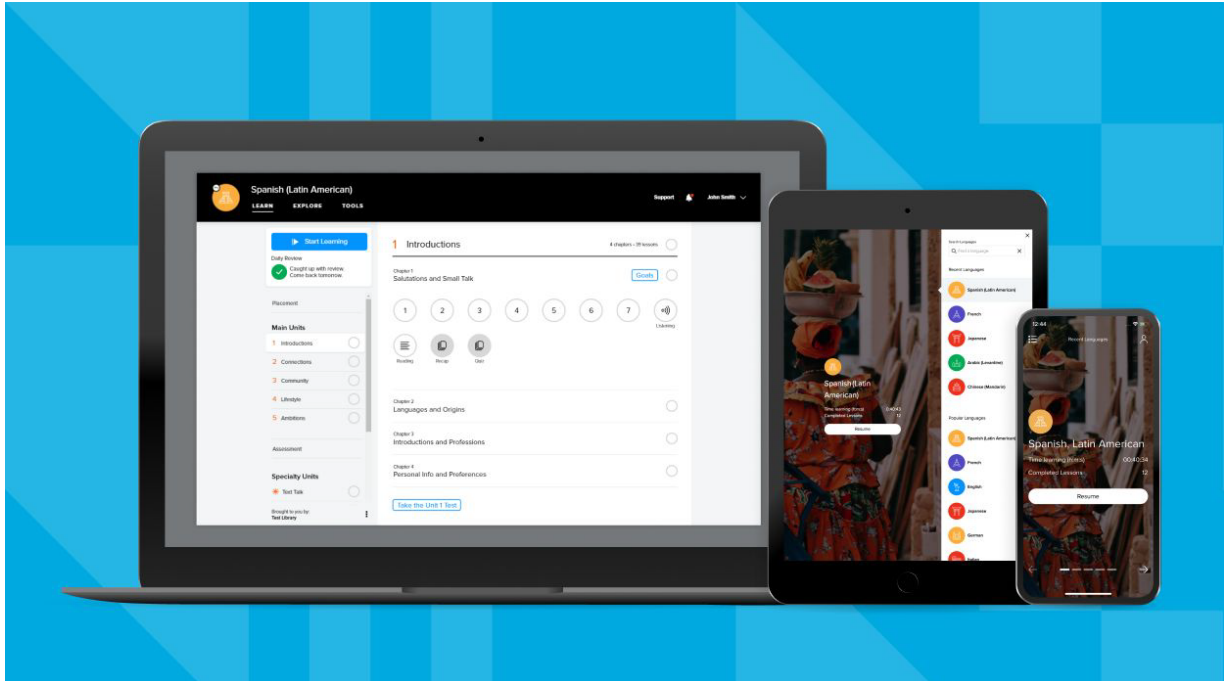

Welcome to Mango!

Mango is the **only personalized, adaptive language-learning experience that provides the tools and guidance you need to expand your language skills** wherever and however you learn best. Let's get started:

STEP 1:
Create a Profile

Sign in to your account:
<https://connect.mangolanguages.com/anpl/start>

STEP 2:
Select your language course.
Choose from over 70 world
languages, including English.

Questions? Need help signing in? Chat with
treed@antownship.ca or contact Mango Languages
directly at support@mangolanguages.com